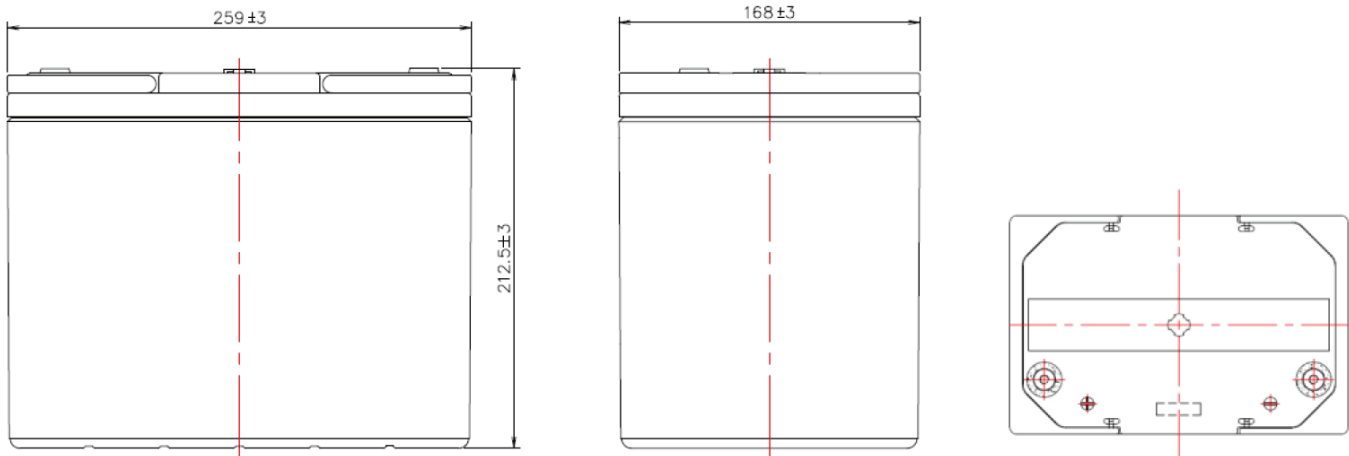

SWU300-12FR

12V 308Wpc UPS BATTERY TECHNICAL DATA SHEET

units: mm

- **Recommended Float Charge Voltage: 13.65V +/- 0.15V**
- **Recommended Temperature Compensation: 3mv/°C/cell**
- **Internal Resistance: Approximately 4.7 mΩ measured with 1kHz AC bridge**
- **Terminal Torque: 45 in.lbs.**
- **Maximum 5 Second Discharge Current: 480A**

ABOUT GS YUASA ENERGY SOLUTIONS, INC.

GS Yuasa Energy Solutions, Inc. is an American subsidiary of GS Yuasa Corporation, the world's second largest battery company and a 100+ year old Japanese corporation. GS Yuasa Energy Solutions (GYES) was formed in 2019 to address the growing energy storage and reserve power markets. GYES brings together and leverages GS Yuasa Group's advanced technologies with proven American market successes in lithium, telecom, UPS, alarm & security, and energy storage into a single business unit.

GS Yuasa Energy Solutions, Inc.
1150 Northmeadow Pkwy. Suite 110
Roswell, GA 30076 (800) 472-2879
www.gsyuasa-es.com